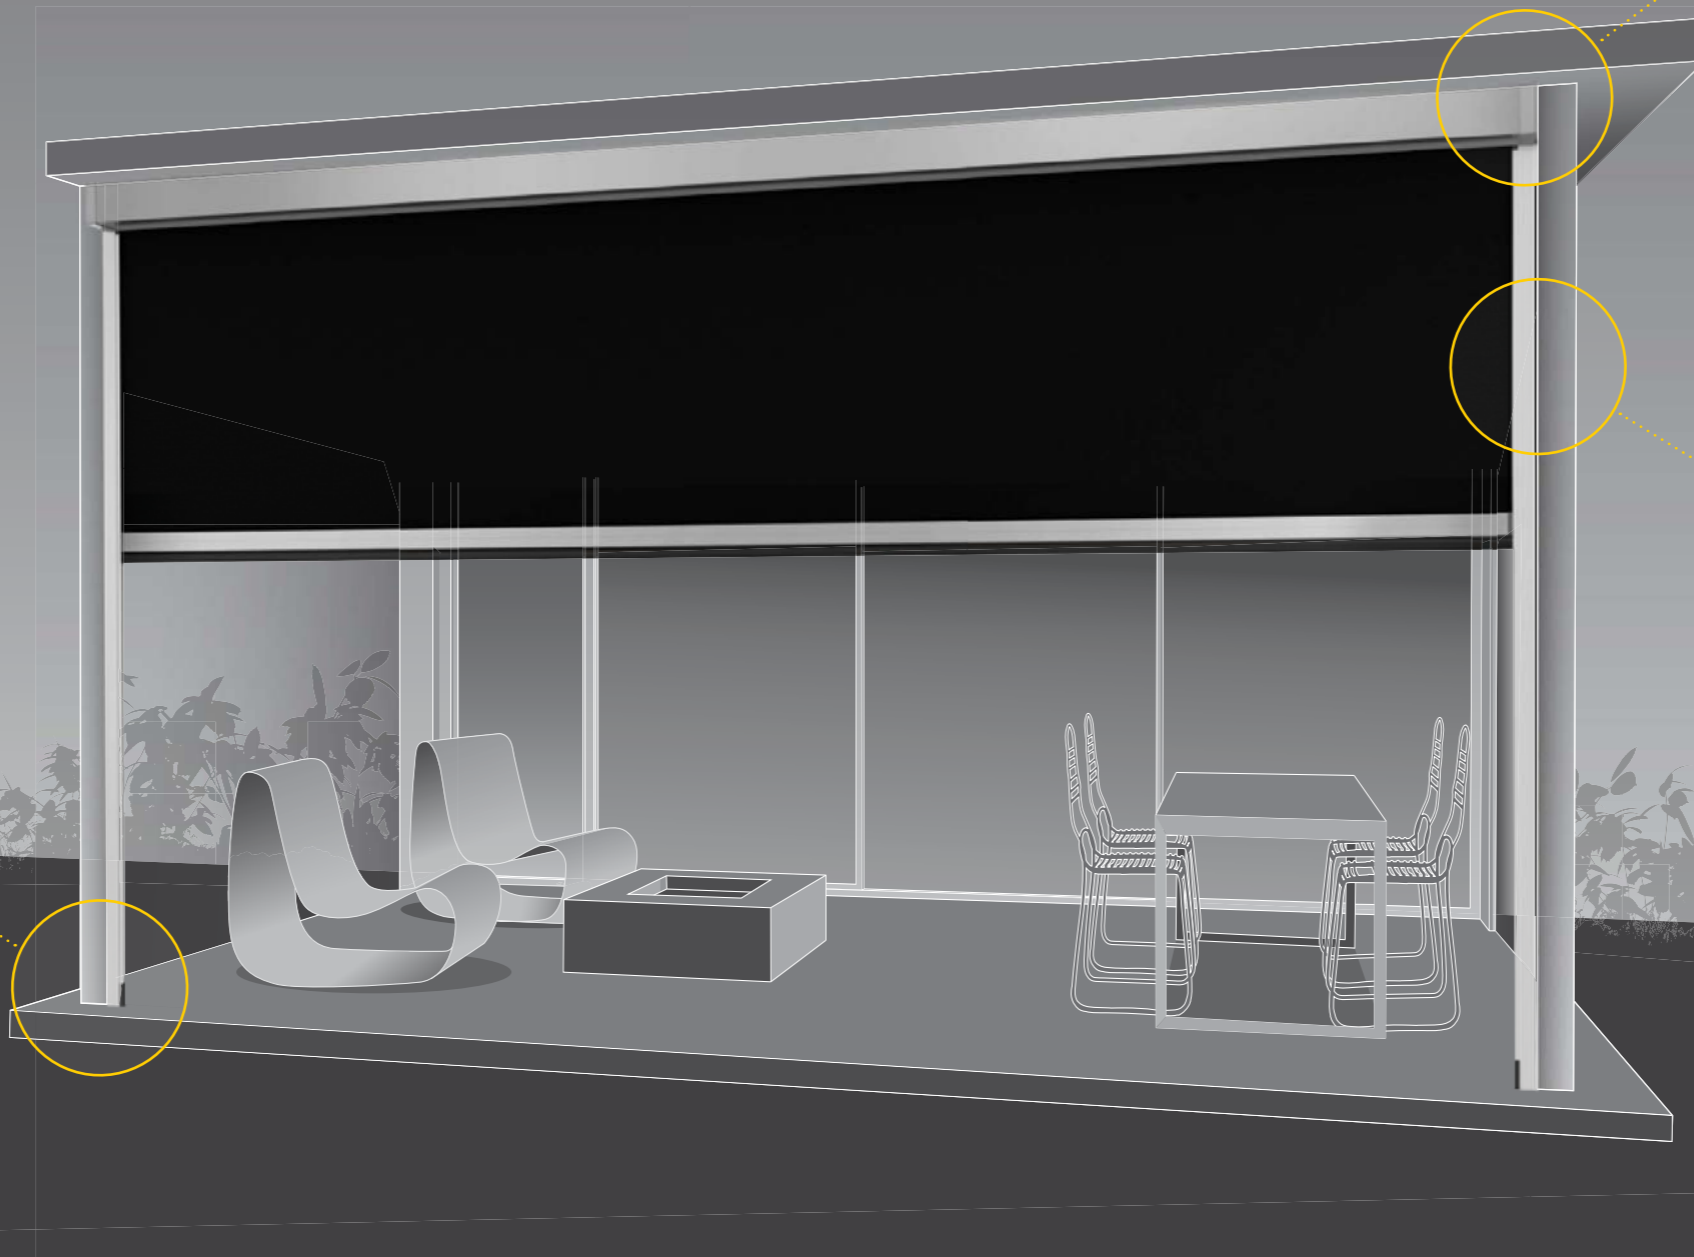

Your custom designed blinds can be made in widths up to 5.8 metres or an impressive 7 metres with Zipscreen Extreme, offering you an external solution to fit almost any area.

Customised headbox configuration

Zipscreen's head boxes are manufactured from high-quality aluminium featuring a modern, square profile. Take advantage of the versatile installation options offering either a full or semi enclosed cassette.

One action Ultra-Lock

Exclusive to Zipscreen, the patented Ultra-Lock is a hidden locking mechanism that integrates into the side channel of the system. The result? A secure and tensioned blind with an ultra-smooth taut fabric finish.

Hidden fabric retention

Concealed within the channels, z-LOCK™ securely fastens the fabric in position creating a strong, streamlined finish. With precision integration, the zip-guided system ensures zero gaps between the fabric and channel while ensuring an effortless operation.