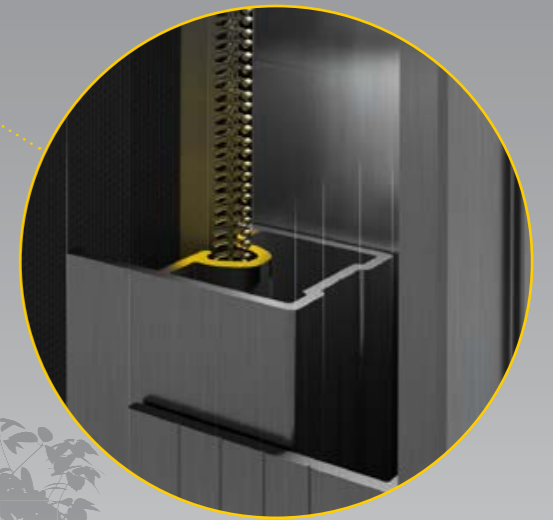

Your custom designed blinds can be made in widths up to 5.8 metres or an impressive 7 metres with Zipscreen Extreme, offering you an external solution to fit almost any area.

Customised headbox configuration

Zipscreen's head boxes are manufactured from high-quality aluminium featuring a modern, square profile. Take advantage of the versatile installation options offering either a full or semi enclosed cassette.

One action Ultra-Lock

Exclusive to Zipscreen, the patented Ultra-Lock is a hidden locking mechanism that integrates into the side channel of the system. The result? A secure and tensioned blind with an ultra-smooth taut fabric finish.

Hidden fabric retention

Concealed within the channels, z-LOCK™ securely fastens the fabric in position creating a strong, streamlined finish. With precision integration, the zip-guided system ensures zero gaps between the fabric and channel while ensuring an effortless operation.