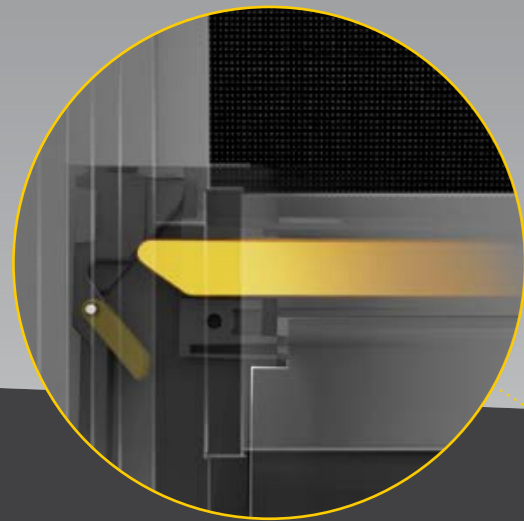

Your custom designed blinds can be made in widths up to 5.8 metres or an impressive 7 metres with Zipscreen Extreme, offering you an external solution to fit almost any area.

Customised headbox configuration

Zipscreen's head boxes are manufactured from high-quality aluminium featuring a modern, square profile. Take advantage of the versatile installation options offering either a full or semi enclosed cassette.

One action Ultra-Lock

Exclusive to Zipscreen, the patented Ultra-Lock is a hidden locking mechanism that integrates into the side channel of the system. The result? A secure and tensioned blind with an ultra-smooth taut fabric finish.

Hidden fabric retention

Concealed within the channels, z-LOCK™ securely fastens the fabric in position creating a strong, streamlined finish. With precision integration, the zip-guided system ensures zero gaps between the fabric and channel while ensuring an effortless operation.