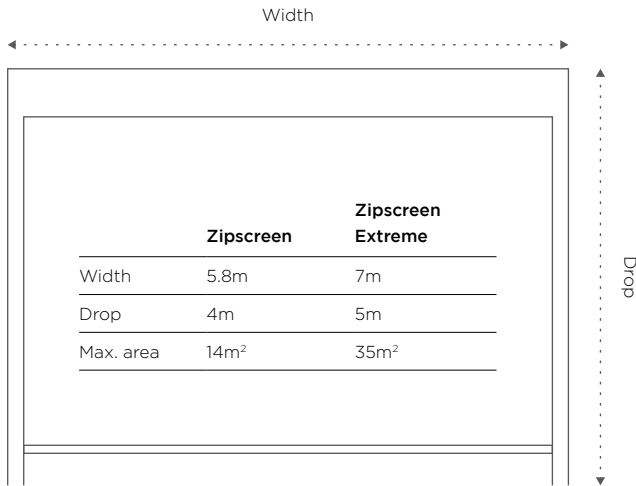

Zipscreen control options

“Hey Siri...
open my shades”

Manual

Control your Zipscreen manually, using either a cost-effective spring or crank solution. Simply open or close by hand using the weight bar or by winding the detachable crank handle.

Capacity

Profiles

Zipscreen
Headbox

Zipscreen
Open Bracket

Zipscreen Extreme
Headbox

Zipscreen Extreme
Open Bracket

System options

Straight Drop